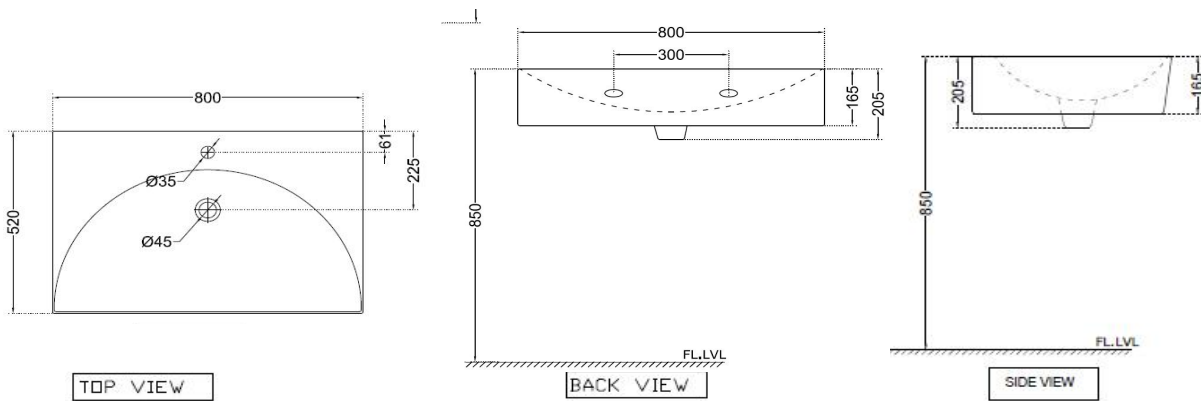

**SPECIFICATION DATA SHEET**

**PRODUCT DETAILS**

<b>Manufacturer :</b>	Artize	<b>Type:</b>	Wall Hung Basin
<b>Outlet</b>	Vertical	<b>Colour:</b>	White
<b>Technical Details:</b>	Tap hole dia. $\varnothing$ 35 $\pm$ 2 mm	<b>Material:</b>	Ceramic - Vitreous China
	ID of waste outlet hole dia. $\varnothing$ 45 $\pm$ 3 mm	Horizontal distance between the centre line of the tap hole and the centre line of the waste outlet hole $\leq$ 164 mm	

**PRODUCT IMAGE**

**TECHNICAL DRAWING**

<b>Product Dimension</b>	800x520x165 mm	<b>FEATURES</b>  Basin wih Tap Hole, Exclusive design, Anti Germ Glaze
<b>Basin Inner Dimension</b>	790x405x125 mm	
<b>Product Weight</b>	18.0 kg.	

**ACCESSORIES INCLUDED**

Rag bolt	ZPS-SNS-RB08
----------	--------------

**CERTIFICATION**

<b>Compliance :</b> EN 14688:2015 (E)	<b>CE</b>
---------------------------------------	-----------

DISCLAIMER: Our every effort has been made to ensure factual accuracy, the information presented subject to changes due to requirements in different sites, markets and/ or countries. All dimensions are in mm (Tolerance  $\pm$  5 MM). Jaquar reserves the right to make the necessary amendments at any time without prior notice.